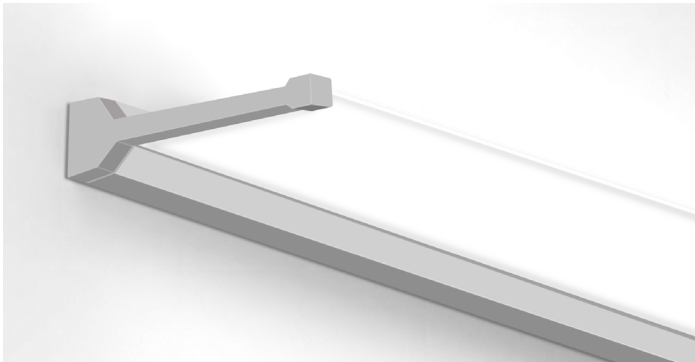

GLI-VPLO

V Pendant Linear Open

Project: _____ Location: _____ Type: _____

Model Number: _____ Qty: _____ Notes: _____ Date: _____

The GLI-VPLO V Pendant Linear Open light provides quality illumination in commercial applications, complementing a variety of decors to achieve a sophisticated ambiance with uniform illumination. Its robust aluminum enclosure houses long-lasting, energy-efficient LEDs, making a bold statement in any office space. The VPO boasts a sleek profile designed to seamlessly integrate into minimalist architectural spaces, characterized by clean and powerful lines. It can be effortlessly mounted on walls and ceilings, elevating architectural styling or adding a distinctive flair to interior designs. With three versatile mounting options, the VPO simplifies light placement, offering new opportunities to embrace the beauty and benefits of authentic lighting. Ultra-thin semi-transparent vertical optics are enveloped in a signature sloping silhouette where the frame meets the optics.

Distribution

The ultra-thin, semi-transparent optical light guide plate efficiently transmits LED flux, evenly distributing light across the horizontal sides.

Vertical installation
general distribution

Wall installation
general distribution

INSTALLATION

Pendant

Octagon junction box

Installs to standard octagon junction box in drywall and t-grid tiles

T-grid ceiling

Suspension and connection hardware mounts onto T-grid

T-grid compatibility

Compatible with 9/16" flat, 9/16" slot or 15/16" flat 15/16" slot T-grid ceiling types

Surface Mount

Upgrade your space with our modern ceiling fixture—easy to install, no wall bracket needed. Ideal for corridors and stairwells, it adds a sophisticated touch.

Wall Mount

Elevate your walls with our contemporary fixture. Effortless installation, no extra brackets required. Perfect for hallways and offices, providing seamless wall-mounted lighting.