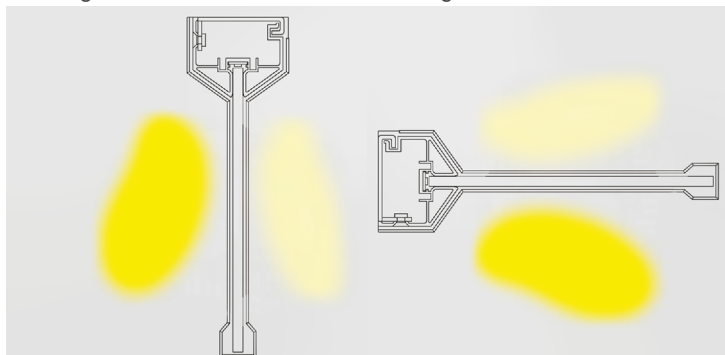

GLI-VPLO

V Pendant Linear Open

Project: _____ Location: _____ Type: _____

Model Number: _____ Qty: _____ Notes: _____ Date: _____

The GLI-VPLO V Pendant Linear Open light provides quality illumination in commercial applications, complementing a variety of decors to achieve a sophisticated ambiance with uniform illumination. Its robust aluminum enclosure houses long-lasting, energy-efficient LEDs, making a bold statement in any office space. The VPO boasts a sleek profile designed to seamlessly integrate into minimalist architectural spaces, characterized by clean and powerful lines. It can be effortlessly mounted on walls and ceilings, elevating architectural styling or adding a distinctive flair to interior designs. With three versatile mounting options, the VPO simplifies light placement, offering new opportunities to embrace the beauty and benefits of authentic lighting. Ultra-thin semi-transparent vertical optics are enveloped in a signature sloping silhouette where the frame meets the optics.

Details:

- The V Pendant Linear Open features ultra-thin optics and a sloping silhouette end cap
- The VPO's sleek profile integrates into minimalist spaces, with versatile mounting options for walls and ceilings.
- Optional emergency 8W 120 minute backup battery

All efficacy ratings are ±5%

LIGHTING

OPTICS

The GLI-VPLO V Pendant Linear Open light features advanced optics that provide uniform and high-quality illumination without the need for additional lenses. This design ensures simplicity and reliability while delivering exceptional lighting performance.

Distribution

The ultra-thin, semi-transparent optical light guide plate efficiently transmits LED flux, evenly distributing light across the horizontal sides.

Vertical installation
general distribution

Wall installation
general distribution