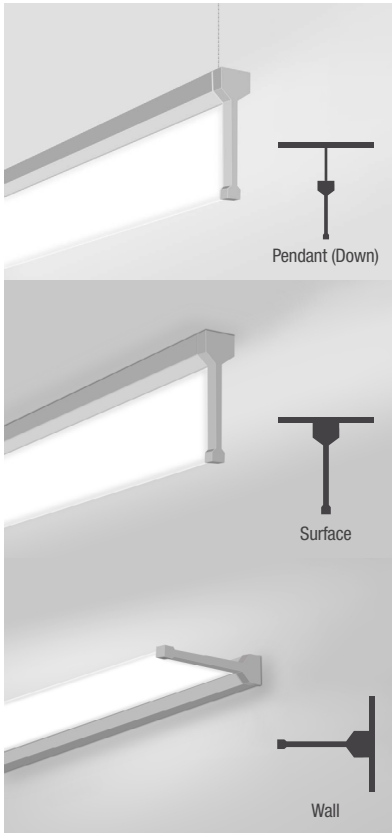

INSTALLATION

Pendant

Octagon junction box

Installs to standard octagon junction box in drywall and t-grid tiles