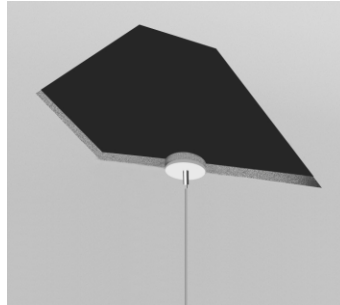

INSTALLATION

Pendant

Octagon junction box

Installs to standard octagon junction box in drywall and t-grid tiles