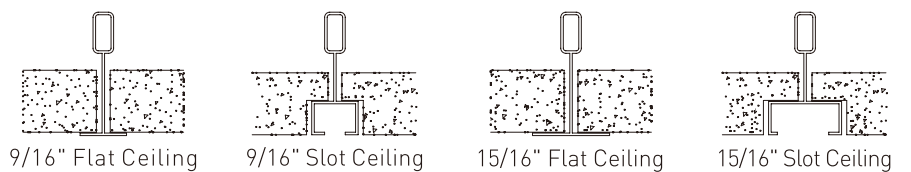

Distribution

The ultra-thin, semi-transparent optical light guide plate efficiently transmits LED flux, evenly distributing light across the horizontal sides.

Vertical installation
general distribution

Wall installation
general distribution

INSTALLATION

Pendant

Octagon junction box

Installs to standard octagon junction box in drywall and t-grid tiles

T-grid ceiling

Suspension and connection hardware mounts onto T-grid

T-grid compatibility

Compatible with 9/16" flat, 9/16" slot or 15/16" flat 15/16" slot T-grid ceiling types

Surface Mount

Upgrade your space with our modern ceiling fixture—easy to install, no wall bracket needed. Ideal for corridors and stairwells, it adds a sophisticated touch.

Wall Mount

Elevate your walls with our contemporary fixture. Effortless installation, no extra brackets required. Perfect for hallways and offices, providing seamless wall-mounted lighting.