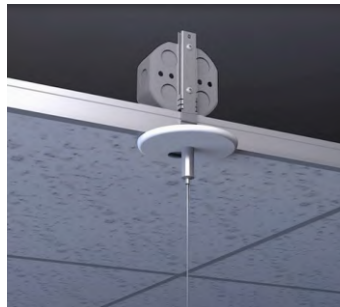

T-grid ceiling

Suspension and connection hardware mounts onto T-grid