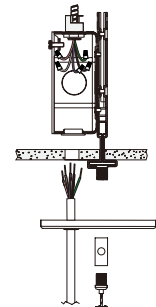

Distribution

The ultra-thin, semi-transparent optical light guide plate efficiently transmits LED flux, evenly distributing light across the horizontal sides.

Vertical installation
general distribution

Wall installation
general distribution

INSTALLATION

Pendant

Octagon junction box

Installs to standard octagon junction box in drywall and t-grid tiles

T-grid ceiling

Suspension and connection hardware mounts onto T-grid

T-grid compatibility

Compatible with 9/16" flat, 9/16" slot or 15/16" flat 15/16" slot T-grid ceiling types

Surface Mount

Upgrade your space with our modern ceiling fixture—easy to install, no wall bracket needed. Ideal for corridors and stairwells, it adds a sophisticated touch.

Wall Mount

Elevate your walls with our contemporary fixture. Effortless installation, no extra brackets required. Perfect for hallways and offices, providing seamless wall-mounted lighting.