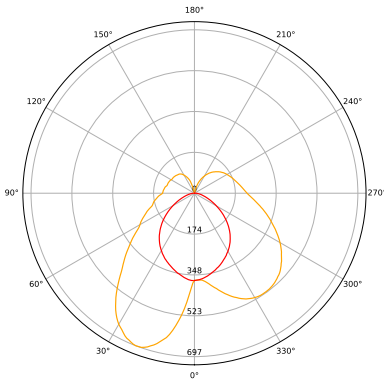

Distribution

The ultra-thin, semi-transparent optical light guide plate efficiently transmits LED flux, evenly distributing light across the horizontal sides.

Vertical installation
general distribution

Wall installation
general distribution

PHOTOMETRY

[↗ IES Files](#)

GLI-VPLO-2-ID1-3SK-DG-DF 3CCT@3500K		
ZONE	LUMENS	%
0-30	397	15.8%
0-40	682	27.1%
0-60	1,270	50.5%
60-90	646	25.7%
70-100	541	21.5%
90-120	388	15.5%
0-90	1,916	76.2%
90-180	597	23.8%
0-180	2,513	100.0%