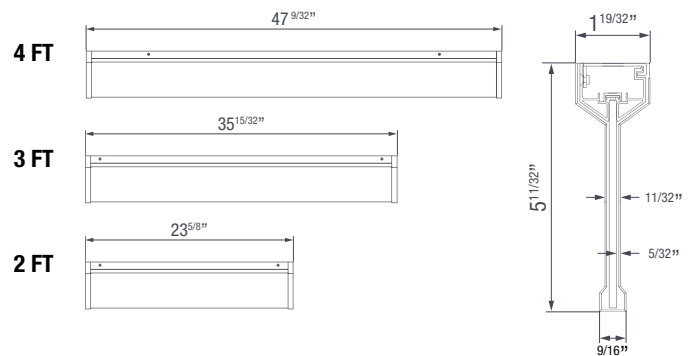

Dimensions: