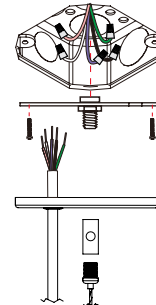

INSTALLATION

Pendant

Octagon junction box

Installs to standard octagon junction box in drywall and t-grid tiles