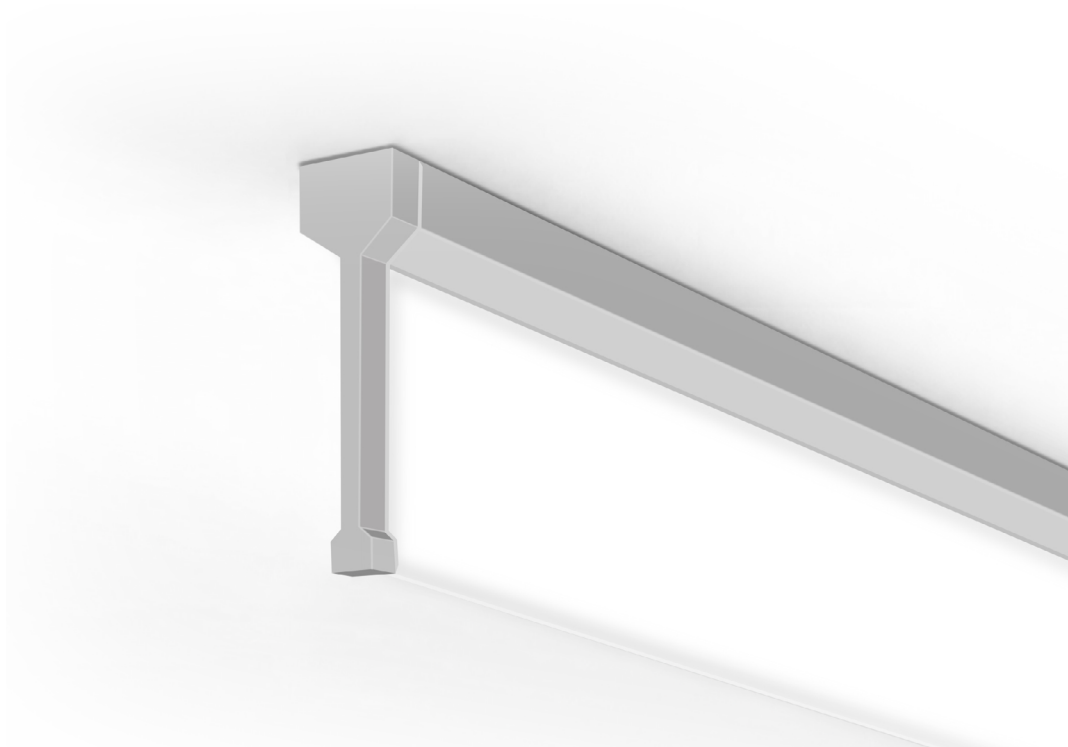

GLI-VPLO

V Pendant Linear Open

Project: _____ Location: _____ Type: _____

Model Number: _____ Qty: _____ Notes: _____ Date: _____

The GLI-VPLO V Pendant Linear Open light provides quality illumination in commercial applications, complementing a variety of decors to achieve a sophisticated ambiance with uniform illumination. Its robust aluminum enclosure houses long-lasting, energy-efficient LEDs, making a bold statement in any office space. The VPO boasts a sleek profile designed to seamlessly integrate into minimalist architectural spaces, characterized by clean and powerful lines. It can be effortlessly mounted on walls and ceilings, elevating architectural styling or adding a distinctive flair to interior designs. With three versatile mounting options, the VPO simplifies light placement, offering new opportunities to embrace the beauty and benefits of authentic lighting. Ultra-thin semi-transparent vertical optics are enveloped in a signature sloping silhouette where the frame meets the optics.

Details:

- The V Pendant Linear Open features ultra-thin optics and a sloping silhouette end cap
- The VPO's sleek profile integrates into minimalist spaces, with versatile mounting options for walls and ceilings.
- Optional emergency 8W 120 minute backup battery

All efficacy ratings are ±5%

LIGHTING

OPTICS

The GLI-VPLO V Pendant Linear Open light features advanced optics that provide uniform and high-quality illumination without the need for additional lenses. This design ensures simplicity and reliability while delivering exceptional lighting performance.

Distribution

The ultra-thin, semi-transparent optical light guide plate efficiently transmits LED flux, evenly distributing light across the horizontal sides.

Vertical installation
general distribution

Wall installation
general distribution