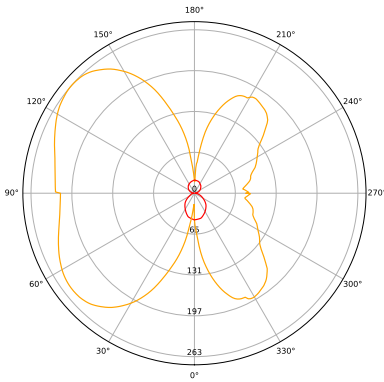

INSTALLATION

Mounting Options

Wall Mounted

12" / 18" / 24"

Surface Mounted

12" / 18" / 24"

PHOTOMETRY

[↗ IES Files](#)

GLI-WGA-12-V1-3SK-XX-XX 3CCT@3000K		
ZONE	LUMENS	%
0-30	89	5.2%
0-40	178	10.4%
0-60	420	24.6%
60-90	425	24.9%
70-100	430	25.2%
90-120	428	25.1%
0-90	845	49.5%
90-180	861	50.5%
0-180	1,705	100.0%

GLI-WGA-18-V1-3SK-XX-XX 3CCT@3000K		
ZONE	LUMENS	%
0-30	95	5.1%
0-40	196	10.4%
0-60	473	25.2%
60-90	473	25.3%
70-100	475	25.4%
90-120	468	25.0%
0-90	946	50.5%
90-180	927	49.5%
0-180	1,873	100.0%