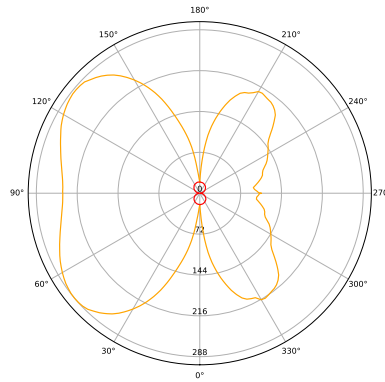

INSTALLATION

Mounting Options

Wall Mounted

12" / 18" / 24"

Surface Mounted

12" / 18" / 24"

PHOTOMETRY

[↗ IES Files](#)

GLI-WGA-12-V1-3SK-XX-XX 3CCT@3000K		
ZONE	LUMENS	%
0-30	89	5.2%
0-40	178	10.4%
0-60	420	24.6%
60-90	425	24.9%
70-100	430	25.2%
90-120	428	25.1%
0-90	845	49.5%
90-180	861	50.5%
0-180	1,705	100.0%

GLI-WGA-18-V1-3SK-XX-XX 3CCT@3000K		
ZONE	LUMENS	%
0-30	95	5.1%
0-40	196	10.4%
0-60	473	25.2%
60-90	473	25.3%
70-100	475	25.4%
90-120	468	25.0%
0-90	946	50.5%
90-180	927	49.5%
0-180	1,873	100.0%