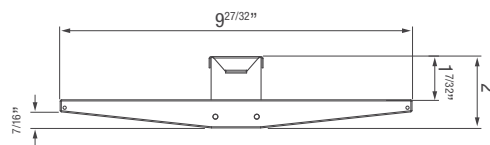

Installation:

- Wall mount or surface mount options
- Compatible with horizontal or vertical orientations
- Easy installation in a standard octagon junction box

Electrical:

- 20W/15W/10W selectable output for all dimensions
- 120V-277V internal driver
- High efficiency LEDs provide up to 88LM/W
- Standard 1-10V dimming which continuously dims to 10%
- Optional 1% dimming available

Dimensions:

ORDERING GUIDE

SERIES	LENGTH	VOLTAGE	CCT	CONTROL	EMERGENCY
GLI-WGA					
	12 - 12 inches	V1 - 110-277V	3SK1 - 3CCT selectable	DM - 1-10V to 10%	NE - No backup
	18 - 18 inches			DM1 - 1-10V to 1%	EM - Emergency backup
	24 - 24 inches				