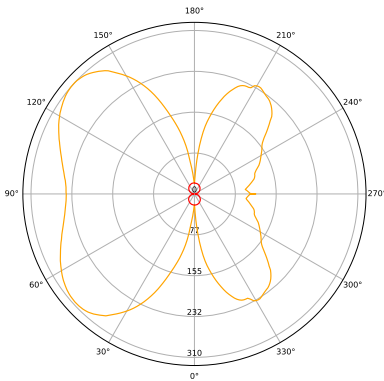

INSTALLATION

Mounting Options

Wall Mounted

12" / 18" / 24"

Surface Mounted

12" / 18" / 24"

PHOTOMETRY

[↗ IES Files](#)

GLI-WGA-12-V1-3SK-XX-XX 3CCT@3000K		
ZONE	LUMENS	%
0-30	89	5.2%
0-40	178	10.4%
0-60	420	24.6%
60-90	425	24.9%
70-100	430	25.2%
90-120	428	25.1%
0-90	845	49.5%
90-180	861	50.5%
0-180	1,705	100.0%

GLI-WGA-18-V1-3SK-XX-XX 3CCT@3000K		
ZONE	LUMENS	%
0-30	95	5.1%
0-40	196	10.4%
0-60	473	25.2%
60-90	473	25.3%
70-100	475	25.4%
90-120	468	25.0%
0-90	946	50.5%
90-180	927	49.5%
0-180	1,873	100.0%