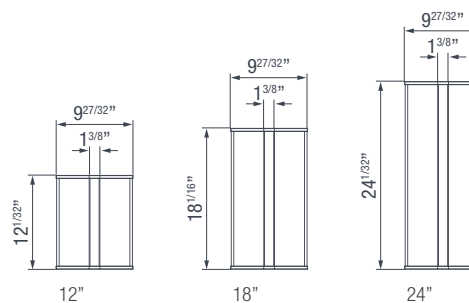

Installation:

- Wall mount or surface mount options
- Compatible with horizontal or vertical orientations
- Easy installation in a standard octagon junction box

Electrical:

- 20W/15W/10W selectable output for all dimensions
- 120V-277V internal driver
- High efficiency LEDs provide up to 88LM/W
- Standard 1-10V dimming which continuously dims to 10%
- Optional 1% dimming available

Dimensions:

ORDERING GUIDE

SERIES	LENGTH	VOLTAGE	CCT	CONTROL	EMERGENCY
GLI-WGA					
	12 - 12 inches	V1 - 110-277V	3SK1 - 3CCT selectable	DM - 1-10V to 10%	NE - No backup
	18 - 18 inches			DM1 - 1-10V to 1%	EM - Emergency backup
	24 - 24 inches				