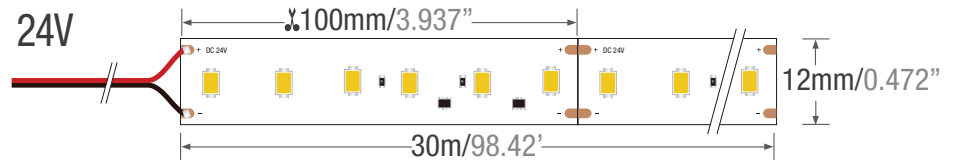

LED Strip and Profiles

60 LEDs/m 24V

Lumens

520Lm/M
158 Lm/FT

540Lm/M
165 Lm/FT

550Lm/M
168 Lm/FT