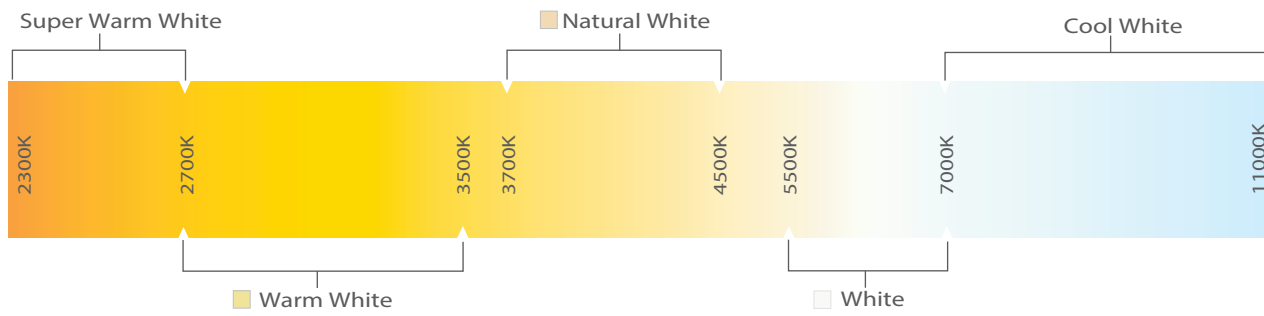

LED Strip and Profiles

SPECIFICATIONS

Color Temperature