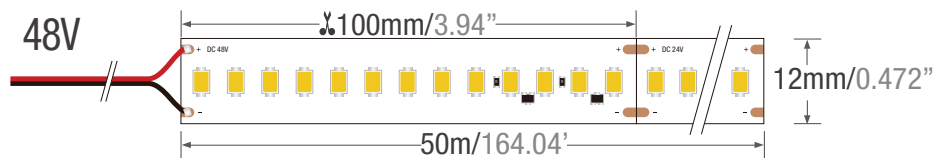

130 LEDs/m 48V

Lumens

1150Lm/M
351 Lm/FT

1330Lm/M
405 Lm/FT

1410Lm/M
430 Lm/FT