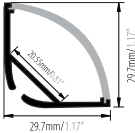

# LED Strip and Profiles

Picture	Accessories	Dimensions	FPC Width
	 End caps: 2pcs/Set, Clips: 2pcs/Set	 22mm/0.87" 11.3mm/0.44" 16mm/0.63" 11.7mm/0.46"	11mm/0.43"
	 End caps: 2pcs/Set, Clips: 2pcs/Set	 11.3mm/0.44" 15.8mm/0.62" 18.29mm/0.72"	11mm/0.43"
	 End caps: 2pcs/Set, Clips: 2pcs/Set	 11.3mm/0.44" 6mm/0.28" 15.9mm/0.63"	11mm/0.43"
	 End caps: 2pcs/Set, Clips: 2pcs/Set	 11.3mm/0.44" 19mm/0.75" 16mm/0.63"	11mm/0.43"
	 End caps: 2pcs/Set, Clips: 2pcs/Set	 21.7mm/0.85" 11.3mm/0.44" 15.1mm/0.59" 6.7mm/0.26"	11mm/0.43"
	 End caps: 2pcs/Set, Clips: 2pcs/Set	 22mm/0.87" 11.3mm/0.44" 16mm/0.63" 12.2mm/0.5"	11mm/0.43"
	 End caps: 2pcs/Set, Clips: 2pcs/Set	 11.3mm/0.44" 16.8mm/0.66" 18.29mm/0.72"	11mm/0.43"
	 End caps: 2pcs/Set, Clips: 2pcs/Set	 21mm/0.83" 13mm/0.51" 12.3mm/0.49" 19mm/0.75"	13mm/0.51"
	 End caps: 2pcs/Set	 17mm/0.67" 20.2mm/0.8" 19.5mm/0.77"	16mm/0.63"

# LED Strip and Profiles

Picture

Accessories

Dimensions

FPC Width

SC-2004

End caps: 2pcs/Set, Clips: 2pcs/Set

20mm/0.79"

## Outdoor IP65 Aluminum SC Profiles

Picture	Features	Dimensions	FPC Width
 <p>SC-2610W</p>			12mm/0.47"
 <p>SC-2126W</p>			12mm/0.47"
 <p>SC-1610W</p>			13mm/0.51"
 <p>SC-1612W</p>			13mm/0.51"
 <p>SC-1910W</p>			13mm/0.51"
 <p>SC-2810W</p>			13mm/0.51"
 <p>SC-5615W</p>			13mm/0.51"
 <p>SC-4615W</p>			13mm/0.51"
 <p>SC-5315W</p>			13mm/0.51"