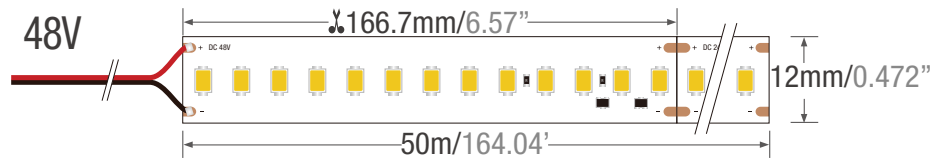

LED Strip and Profiles

78 LEDs/m 48V

Lumens

620Lm/M
189 Lm/FT

640Lm/M
195 Lm/FT

650Lm/M
198 Lm/FT