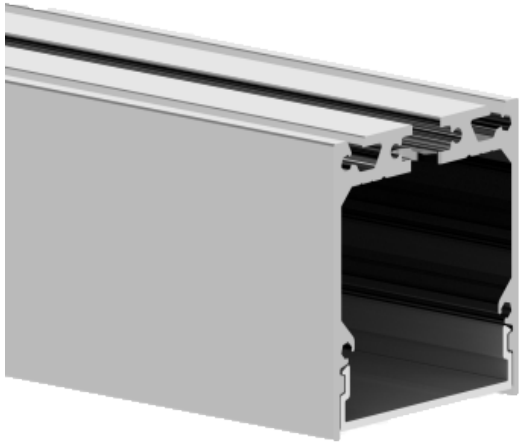

LED Strip and Profiles

Project: _____ Location: _____ Type: _____

Model Number: _____ Qty: _____ Notes: _____ Date: _____

GLI-2835CC

LED Strip and Profiles

Introducing the GLI-2835CC LED strip, featuring an impressive long run capability. Constant current design ensures efficient and consistent power delivery, enabling extensive runs of up to 50 meters at 48V and 30 meters at 24V. Whether for indoor or outdoor use, its versatility shines through with a standard IP20 rating and an upgraded IP65 rating, providing enhanced protection against dust and water. Experience superior performance and adaptability with our LED strip, ideal for a wide range of lighting applications in settings that require extended lengths of strips.

Features and Specifications

- Constant current design ensures uniform, stable, and reliable illumination for long strip lengths
- Up to 50 meter runs with the 48V strip and 30 meters with the 24V strip, providing flexible installation options
- High brightness and efficiency 2085 type LED
- Choice between 60 LEDs/M, 120 LEDs/M, 78 LEDs/M, 130 LEDs/M
- Small cutting intervals allow precise customization for a perfect fit
- Integrates seamlessly into a variety of aluminum profiles, offering a complete architectural lighting solution
- Features 3M VHB adhesive tape for easy installation and long-term adherence
- 120° beam angle
- Available in 2700K, 3000K, 3500K, 4000K, 5000K, and 6000K color temperatures to suit different applications
- Premium color rendering capability 80CRI or 90CRI
- Choice between IP20 rating for standard applications and IP65 outdoor wet rating for added protection

Certifications

- cETLus Listed